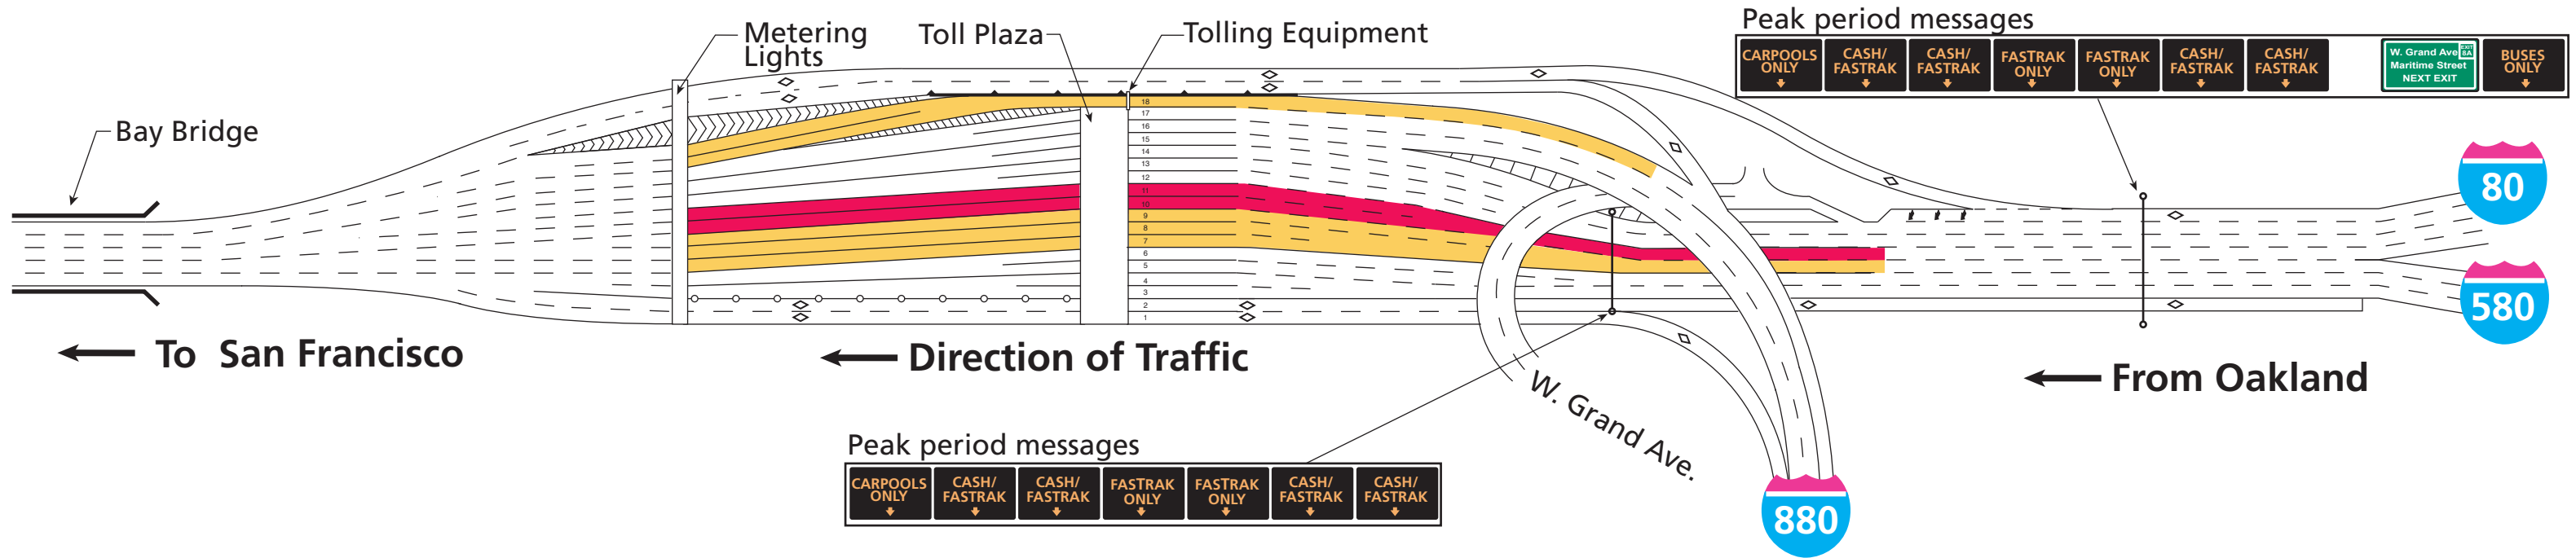

San Francisco-Oakland Bay Bridge Toll Plaza

Legend

- FasTrak®-Only Lanes
- FasTrak®-Only Lane, peak hours (Cash/FasTrak off-peak)
- ◇ High-Occupancy-Vehicle Lane (peak hours)
(FasTrak toll tag required beginning July 1, 2010)